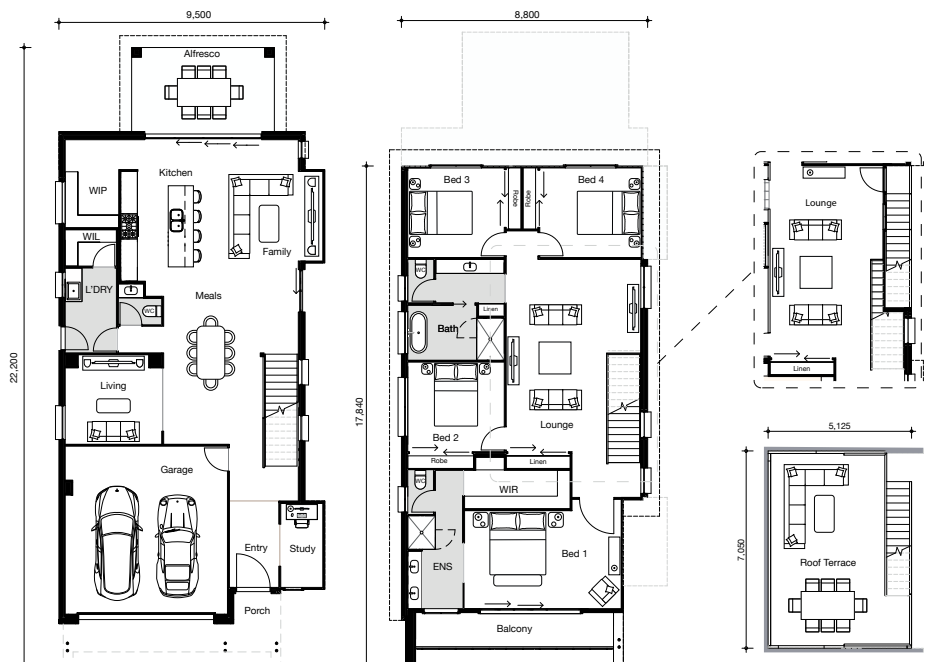

CONTACT US

Troy Smith
P 0432 644 195
E troys@ownithomes.com.au

OWNITHOMES.COM.AU

*This exclusive design is a product of Ownit Homes and is protected by copyright law. In accordance with Ownit Homes' policy of continued design improvement, we reserve the right to alter the plans, specifications and inclusions packages without prior notice. This floor plan is for illustration purposes only and does not form part of any contract. Ownit Homes QBCC #6479.