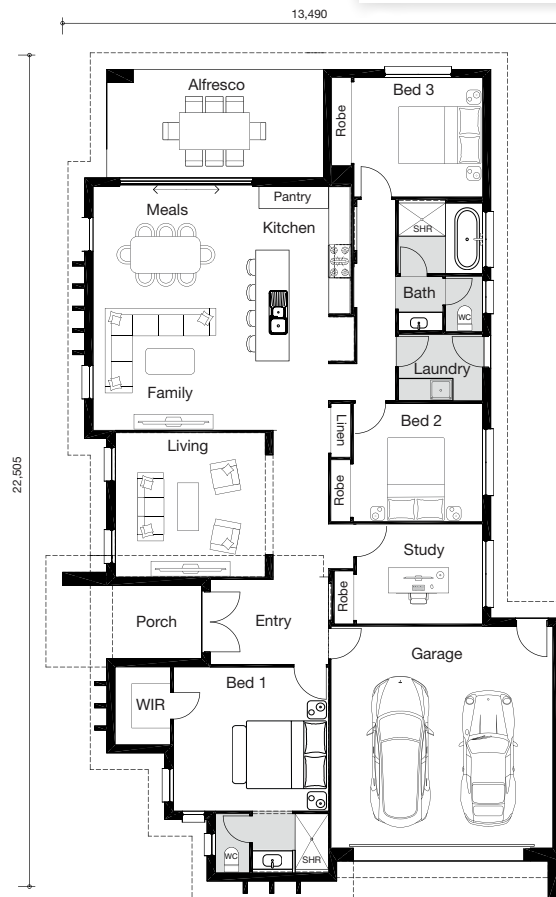

# Maddalena

WIDTH: 13.49m  
 LENGTH: 22.50m  
 TOTAL: 239m<sup>2</sup>

3+1 2 2 2

## EASY ENTERTAINER

Cleverly created to maximise internal functionality, the Maddelena is a home that draws on the designer's love of entertaining.

An uninterrupted living space incorporates a sprawling kitchen, family and meals zone while the separate living area provides a space for the kids to chill out. It's all on one level to create an even more laid-back lifestyle.

Easily adapting to a narrow or corner block, the dramatic façade boasts strong vertical lines through feature peering and tall windows to capture plentiful, natural light. The Maddelena is an abode with loads of personality and one that you'll definitely love coming home to.